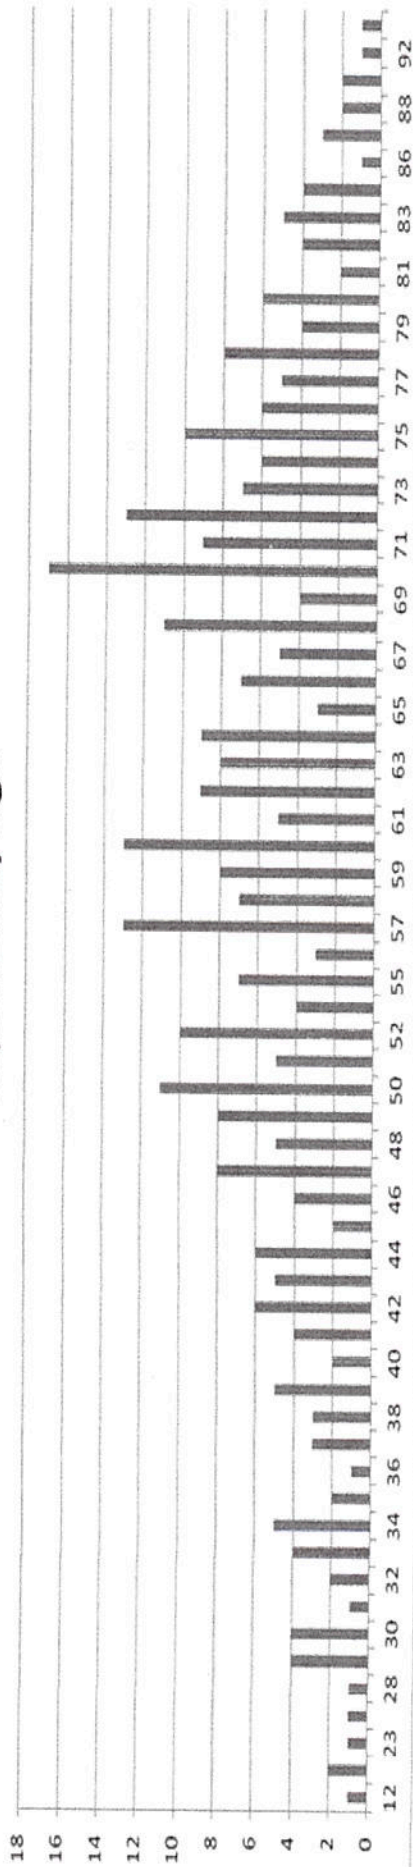

Reponses by Age